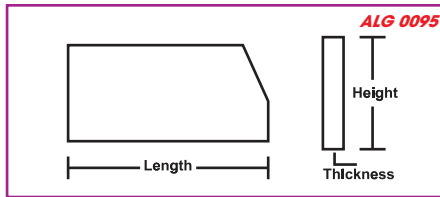

Art No: 8840

Dimension	L10.0 x W9.0 x H5.5cm
Weight per piece	42 gm
Colours available	Blue, Grey, Red, Yellow

Art No: 8801

Dimension	L23.5 x W14.8 x H12.2cm
Weight per piece	230 gm
Colours available	Blue, Grey, Red, Yellow

Art No: 8882

Dimension	L34.6 x W20.9 x H20.0cm
Weight per piece	645 gm
Colours available	Blue, Grey, Red, Yellow

Art No: 8804

Dimension	L46.5 x W35.0 x H14.5cm
Weight per piece	1,115 gm
Colours available	Blue, Grey, Red, Yellow

Art No: 8800

Dimension	L18.8 x W10.0 x H8.5cm
Weight per piece	120 gm
Colours available	Blue, Grey, Red, Yellow

Art No: 8802

Dimension	L34.6 x W20.9 x H14.5cm
Weight per piece	525 gm
Colours available	Blue, Grey, Red, Yellow

Art No: 8803

Dimension	L51.0 x W32.0 x H20.5cm
Weight per piece	1,382 gm
Colours available	Blue, Grey, Red, Yellow

Divider/Partition (Optional) is available for Art Nos.

Code	Art Nos.	Code	Art Nos.
1	8801P	3	8804P
2	8803P	4	8882P