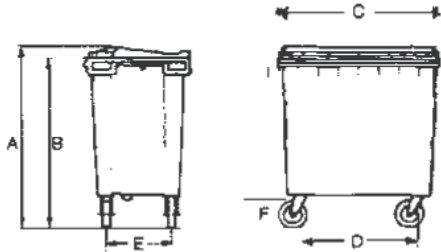

MGB 660
Weight Approx. 50 kgs
Volume 660 ltr

Code		
ALG 0063-1	A	1320 mm
ALG 0063-2	B	1240 mm
ALG 0063-3	C	1360 mm
ALG 0063-4	D	870 mm
ALG 0063-5	E	490 mm
ALG 0063-6	F	200 mm