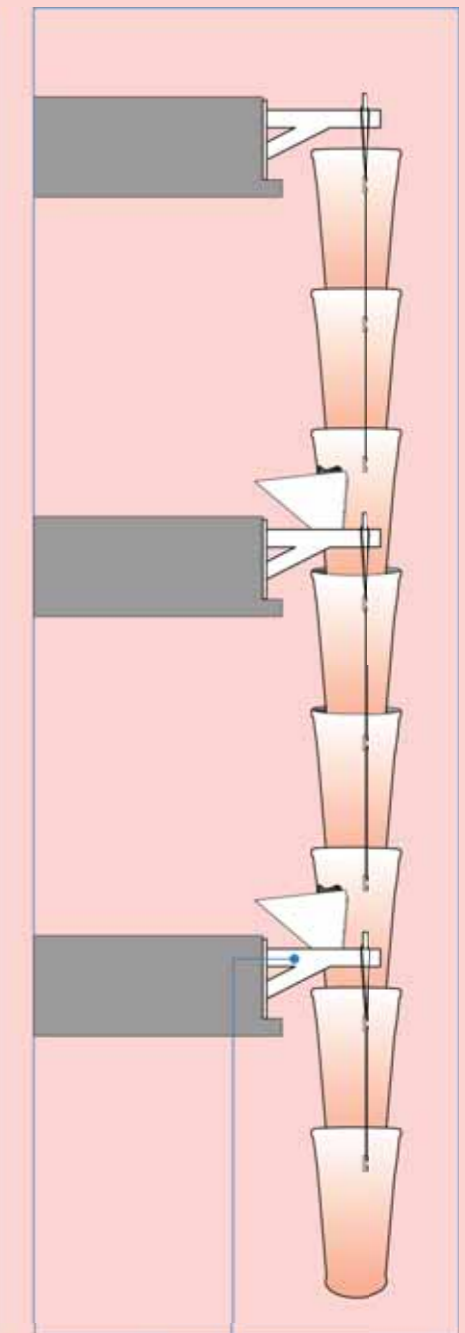

ISO 9001:2000
CERT NO. 75 523945

AIK LEE

ACE in Service

LEADING in Trade

VIRO Rubbish Chute System

The safe way to get rubbish, rubble and general debris from high level work areas.

Produced from high quality HDPE (High Density Polyethylene) and manufactured to the highest specifications. Our rubbish chutes are designed to resist abrasions, withstand heavy impacts and maintain rigidity in extreme weather conditions.

Parapet Bracket

Anchor Bolt

VIRO REFUSE DISPOSAL CHUTES Specifications & Accessories

M - Hopper

- Convenient
- Durable
- Affordable

Technical Data

Straight Chute	
Material	HDPE
Colour	Orange
Total Length	1170 mm
Working Length	1070 mm
Diameter (Top)	540 mm
Diameter (Bottom)	460 mm
Impact Strength	27.6 KGF-CM/CM2
Tensile Strength	276.2 KGF/CM2
Elastic Coefficient	8000 KGF/CM2
Bending Strength	250.3 KGF/CM2
Moisture Absorption	<0.01%
Rockwell Hardness	Shore 70D
Specific Gravity	0.95
M-Hopper	
Material	HDPE
Body	Steel intake
Weight	13 Kgs

VIRO REFUSE DISPOSAL CHUTES

Safety First

Slab Floor Mount

Floor Bracket

Parapet Mount

Parapet Bracket

Beam Mount

Beam Bracket

Accessories

For Straight Chute • Ear Piece
• Chain

For M-Hopper • Metal Plate Complete
• Metal Strips
• Bolts & Nuts
• Ear Piece
• Chain

For Brackets • Anchor Bolts