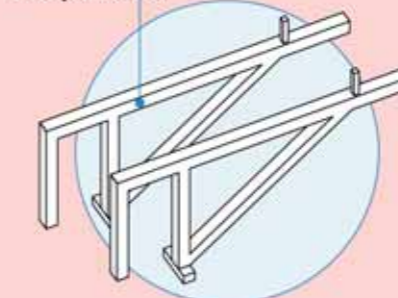

Parapet Bracket

Anchor Bolt

VIRO REFUSE DISPOSAL CHUTES Specifications & Accessories

M - Hopper

- Convenient
- Durable
- Affordable

Technical Data

Straight Chute	
Material	HDPE
Colour	Orange
Total Length	1170 mm
Working Length	1070 mm
Diameter (Top)	540 mm
Diameter (Bottom)	460 mm
Impact Strength	27.6 KGF-CM/CM2
Tensile Strength	276.2 KGF/CM2
Elastic Coefficient	8000 KGF/CM2
Bending Strength	250.3 KGF/CM2
Moisture Absorption	<0.01%
Rockwell Hardness	Shore 70D
Specific Gravity	0.95
M-Hopper	
Material	HDPE
Body	Steel intake
Weight	13 Kgs

VIRO REFUSE DISPOSAL CHUTES

Safety First

Slab Floor Mount

Floor Bracket

Parapet Mount

Parapet Bracket

Beam Mount

Beam Bracket

Accessories

For Straight Chute • Ear Piece
• Chain

For M-Hopper • Metal Plate Complete
• Metal Strips
• Bolts & Nuts
• Ear Piece
• Chain

For Brackets • Anchor Bolts