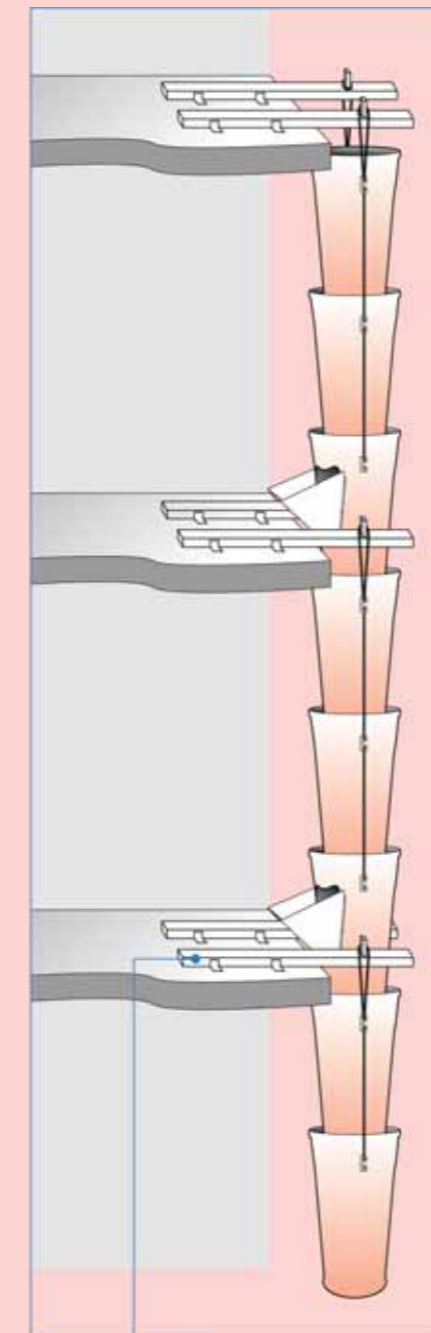

ISO 9001:2000
CERT NO. 75 523945

AIK LEE

ACE in Service

LEADING in Trade

VIRO Rubbish Chute System

The safe way to get rubbish, rubble and general debris from high level work areas.

Produced from high quality HDPE (High Density Polyethylene) and manufactured to the highest specifications. Our rubbish chutes are designed to resist abrasions, withstand heavy impacts and maintain rigidity in extreme weather conditions.

Parapet Bracket

Anchor Bolt

VIRO REFUSE DISPOSAL CHUTES Specifications & Accessories

M - Hopper

- Convenient
- Durable
- Affordable

Technical Data

Straight Chute	
Material	HDPE
Colour	Orange
Total Length	1170 mm
Working Length	1070 mm
Diameter (Top)	540 mm
Diameter (Bottom)	460 mm
Impact Strength	27.6 KGF-CM/CM2
Tensile Strength	276.2 KGF/CM2
Elastic Coefficient	8000 KGF/CM2
Bending Strength	250.3 KGF/CM2
Moisture Absorption	<0.01%
Rockwell Hardness	Shore 70D
Specific Gravity	0.95
M-Hopper	
Material	HDPE
Body	Steel intake
Weight	13 Kgs

VIRO REFUSE DISPOSAL CHUTES

Safety First

Slab Floor Mount

Floor Bracket

Parapet Mount

Parapet Bracket

Beam Mount

Beam Bracket

Accessories

For Straight Chute • Ear Piece
• Chain

For M-Hopper • Metal Plate Complete
• Metal Strips
• Bolts & Nuts
• Ear Piece
• Chain

For Brackets • Anchor Bolts