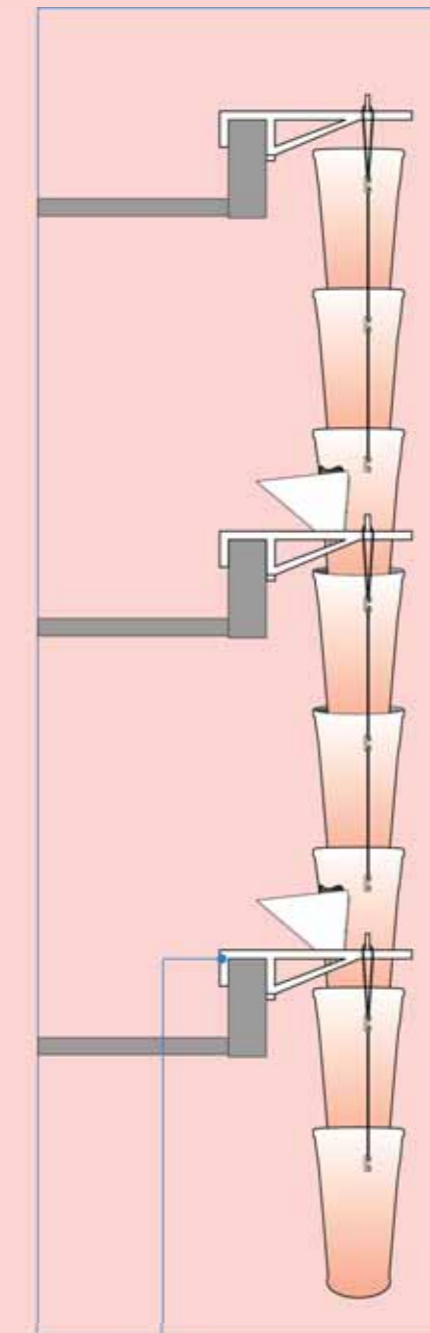

ISO 9001:2000
CERT NO. 75 523945

AIK LEE

ACE in Service

LEADING in Trade

VIRO Rubbish Chute System

The safe way to get rubbish, rubble and general debris from high level work areas.

Produced from high quality HDPE (High Density Polyethylene) and manufactured to the highest specifications. Our rubbish chutes are designed to resist abrasions, withstand heavy impacts and maintain rigidity in extreme weather conditions.

Parapet Bracket

Anchor Bolt

VIRO REFUSE DISPOSAL CHUTES Specifications & Accessories

M - Hopper

- Convenient
- Durable
- Affordable

Technical Data

Straight Chute	
Material	HDPE
Colour	Orange
Total Length	1170 mm
Working Length	1070 mm
Diameter (Top)	540 mm
Diameter (Bottom)	460 mm
Impact Strength	27.6 KGF-CM/CM2
Tensile Strength	276.2 KGF/CM2
Elastic Coefficient	8000 KGF/CM2
Bending Strength	250.3 KGF/CM2
Moisture Absorption	<0.01%
Rockwell Hardness	Shore 70D
Specific Gravity	0.95
M-Hopper	
Material	HDPE
Body	Steel intake
Weight	13 Kgs

VIRO REFUSE DISPOSAL CHUTES

Safety First

Slab Floor Mount

Floor Bracket

Parapet Mount

Parapet Bracket

Beam Mount

Beam Bracket

Accessories

For Straight Chute • Ear Piece
• Chain

For M-Hopper • Metal Plate Complete
• Metal Strips
• Bolts & Nuts
• Ear Piece
• Chain

For Brackets • Anchor Bolts