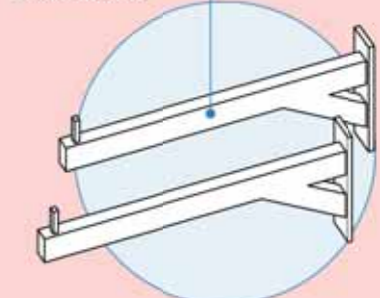

Parapet Bracket

Anchor Bolt

VIRO REFUSE DISPOSAL CHUTES Specifications & Accessories

M - Hopper

- Convenient
- Durable
- Affordable

Technical Data

Straight Chute	
Material	HDPE
Colour	Orange
Total Length	1170 mm
Working Length	1070 mm
Diameter (Top)	540 mm
Diameter (Bottom)	460 mm
Impact Strength	27.6 KGF-CM/CM2
Tensile Strength	276.2 KGF/CM2
Elastic Coefficient	8000 KGF/CM2
Bending Strength	250.3 KGF/CM2
Moisture Absorption	<0.01%
Rockwell Hardness	Shore 70D
Specific Gravity	0.95
M-Hopper	
Material	HDPE
Body	Steel intake
Weight	13 Kgs

VIRO REFUSE DISPOSAL CHUTES

Safety First

Slab Floor Mount

Floor Bracket

Parapet Mount

Parapet Bracket

Beam Mount

Beam Bracket

Accessories

For Straight Chute • Ear Piece
• Chain

For M-Hopper • Metal Plate Complete
• Metal Strips
• Bolts & Nuts
• Ear Piece
• Chain

For Brackets • Anchor Bolts