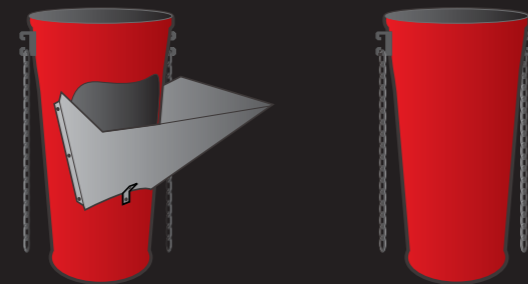

VIRO

HDPE REFUSE CHUTES

VIRO Refuse Disposal Chutes

convenient • durable • affordable

VIRO Refuse Disposal Chutes

For a cleaner & safer environment...
Just chute it!

*For a cleaner & safer environment...
Just chute it!*

ISO 9001:2000
CERT NO. 75 523945

AIK LEE

ACE in Service

LEADING in Trade

VIRO Rubbish Chute System

The safe way to get rubbish, rubble and general debris from high level work areas.

Produced from high quality HDPE (High Density Polyethylene) and manufactured to the highest specifications. Our rubbish chutes are designed to resist abrasions, withstand heavy impacts and maintain rigidity in extreme weather conditions.

Benefits :

1. Easy to erect
2. Will withstand extreme temperatures
3. High resistance to abrasions
4. Produced from prime quality material
5. Complete safety
6. Economical

Straight Chute

Floor Bracket

Beam Bracket

Parapet Bracket

Anchor Bolt

VIRO REFUSE DISPOSAL CHUTES Specifications & Accessories

M - Hopper

- Convenient
- Durable
- Affordable

Technical Data

Straight Chute	
Material	HDPE
Colour	Orange
Total Length	1170 mm
Working Length	1070 mm
Diameter (Top)	540 mm
Diameter (Bottom)	460 mm
Impact Strength	27.6 KGF-CM/CM2
Tensile Strength	276.2 KGF/CM2
Elastic Coefficient	8000 KGF/CM2
Bending Strength	250.3 KGF/CM2
Moisture Absorption	<0.01%
Rockwell Hardness	Shore 70D
Specific Gravity	0.95
M-Hopper	
Material	HDPE
Body	Steel intake
Weight	13 Kgs