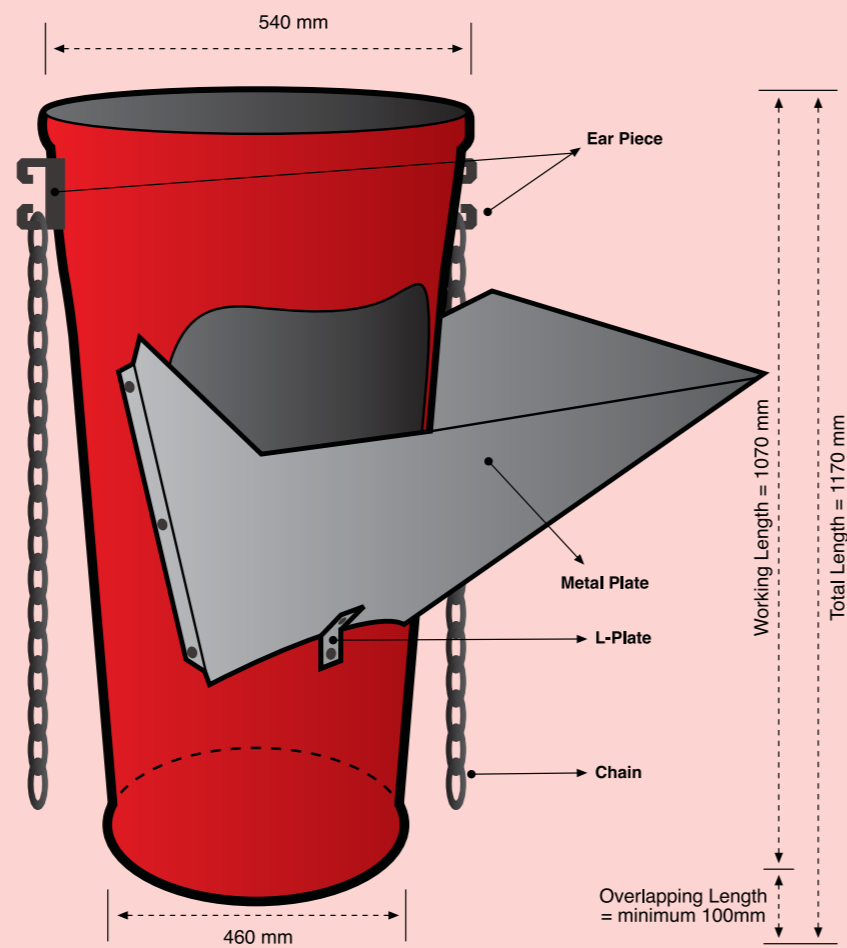

ISO 9001:2000
CERT NO. 75 523945

AIK LEE

ACE in Service

LEADING in Trade

VIRO Rubbish Chute System

The safe way to get rubbish, rubble and general debris from high level work areas.

Produced from high quality HDPE (High Density Polyethylene) and manufactured to the highest specifications. Our rubbish chutes are designed to resist abrasions, withstand heavy impacts and maintain rigidity in extreme weather conditions.

Benefits :

1. Easy to erect
2. Will withstand extreme temperatures
3. High resistance to abrasions
4. Produced from prime quality material
5. Complete safety
6. Economical

Straight Chute

Floor Bracket

Beam Bracket

Parapet Bracket

Anchor Bolt

VIRO REFUSE DISPOSAL CHUTES Specifications & Accessories

M - Hopper

- Convenient
- Durable
- Affordable

Technical Data

Straight Chute	
Material	HDPE
Colour	Orange
Total Length	1170 mm
Working Length	1070 mm
Diameter (Top)	540 mm
Diameter (Bottom)	460 mm
Impact Strength	27.6 KGF-CM/CM2
Tensile Strength	276.2 KGF/CM2
Elastic Coefficient	8000 KGF/CM2
Bending Strength	250.3 KGF/CM2
Moisture Absorption	<0.01%
Rockwell Hardness	Shore 70D
Specific Gravity	0.95
M-Hopper	
Material	HDPE
Body	Steel intake
Weight	13 Kgs

VIRO REFUSE DISPOSAL CHUTES

Safety First

Slab Floor Mount

Floor Bracket

Parapet Mount

Parapet Bracket

Beam Mount

Beam Bracket