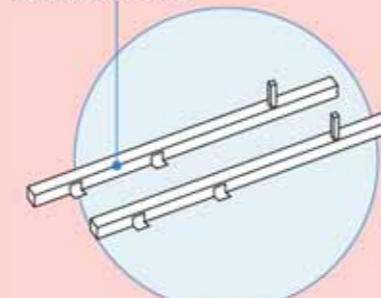

Parapet Bracket

Anchor Bolt

VIRO REFUSE DISPOSAL CHUTES Specifications & Accessories

M - Hopper

- Convenient
- Durable
- Affordable

Technical Data

Straight Chute	
Material	HDPE
Colour	Orange
Total Length	1170 mm
Working Length	1070 mm
Diameter (Top)	540 mm
Diameter (Bottom)	460 mm
Impact Strength	27.6 KGF-CM/CM2
Tensile Strength	276.2 KGF/CM2
Elastic Coefficient	8000 KGF/CM2
Bending Strength	250.3 KGF/CM2
Moisture Absorption	<0.01%
Rockwell Hardness	Shore 70D
Specific Gravity	0.95
M-Hopper	
Material	HDPE
Body	Steel intake
Weight	13 Kgs

VIRO REFUSE DISPOSAL CHUTES

Safety First

Slab Floor Mount

Floor Bracket

Parapet Mount

Parapet Bracket

Beam Mount

Beam Bracket